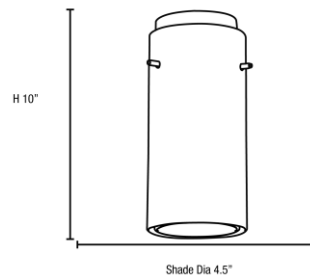

PRODUCT MEASUREMENTS

FIXTURE	BACKPLATE / CANOPY
Length:	Length
Width:	Width:
Diameter	Diameter:
Height: 10"	Height: 1.25"
Extension:	
Overall Height: 12-155"	

TECHNICAL SPECIFICATIONS

SPECIFICATIONS

Frame Material: Metal
Diffuser Material: Glass
Lamping Type: E-26 (Incandescent) Jbox: Standard
Lamping Base: E-26 Lamp Wattage: 100 W
Lamp Quantity: 1 Total Wattage: 100 W
Voltage: 120v Lamps Included: No

Additional Notes:

Brushed steel finish paired with 12 feet of clear cord

Project Name: _____

Location: _____

Type: _____

Quantity: _____

Notes:

LINE DRAWING

IES FILE

In addition to Access Lighting's purchase and warranty terms and conditions, by signing below or placing an order, you agree that you are authorized to bind the entity placing any order and acknowledge the following: All of sizes and measurements are approximate and all images are for illustrative purposes only. In the event of an inconsistency, the "Product Measurements" section controls. There also may be slight differences in the colors and designs compared to the displayed and printed images.